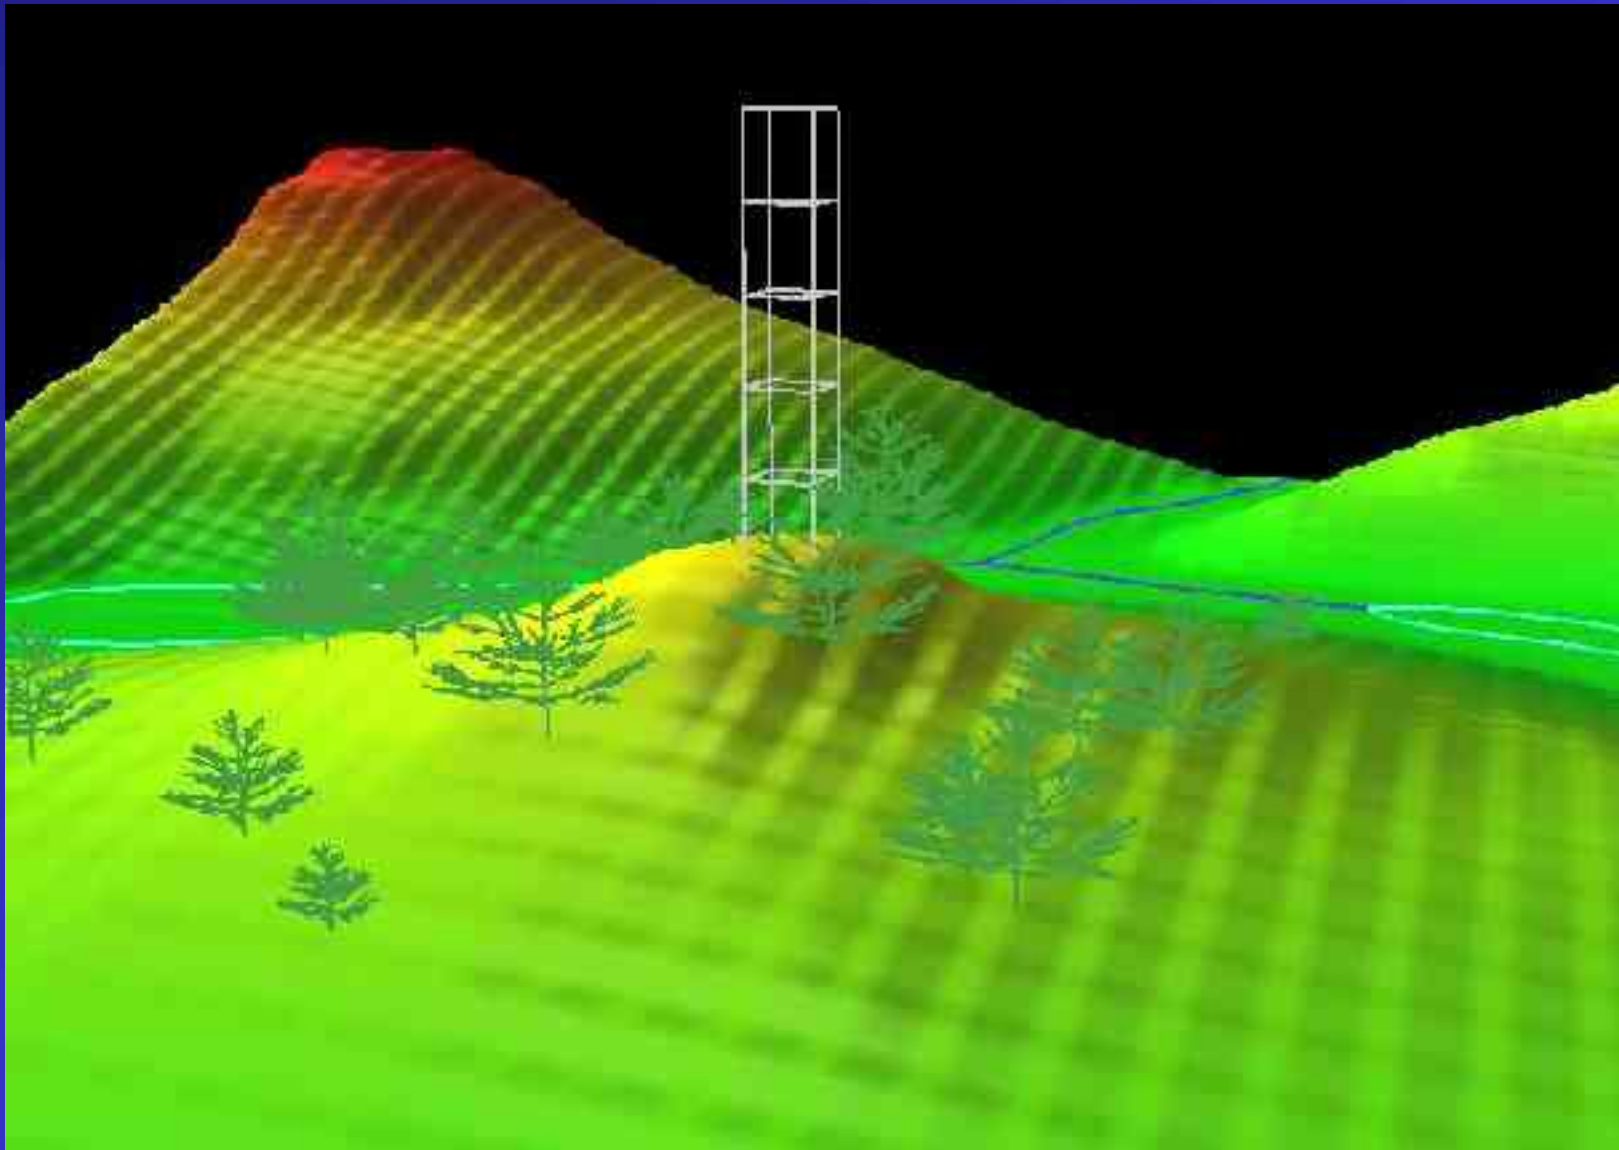

- $(-0.7, -0.05)$
- $(0.05, 0.7)$
- sampling points

May 22.-25.

Mapa v 3D zobrazení 1997

DMT

3D modelování

3D modelování

3D grid (voxel) modeling

Thresholds

- Single
- Multiple
- Increase
- Decrease
- Threshold 1
- Threshold 2
- Threshold 3
- Threshold 4
- Threshold 5
- Threshold 6
- Threshold 7
- Threshold 8
- Threshold 9
- Threshold 10
- Threshold 11

grid3d